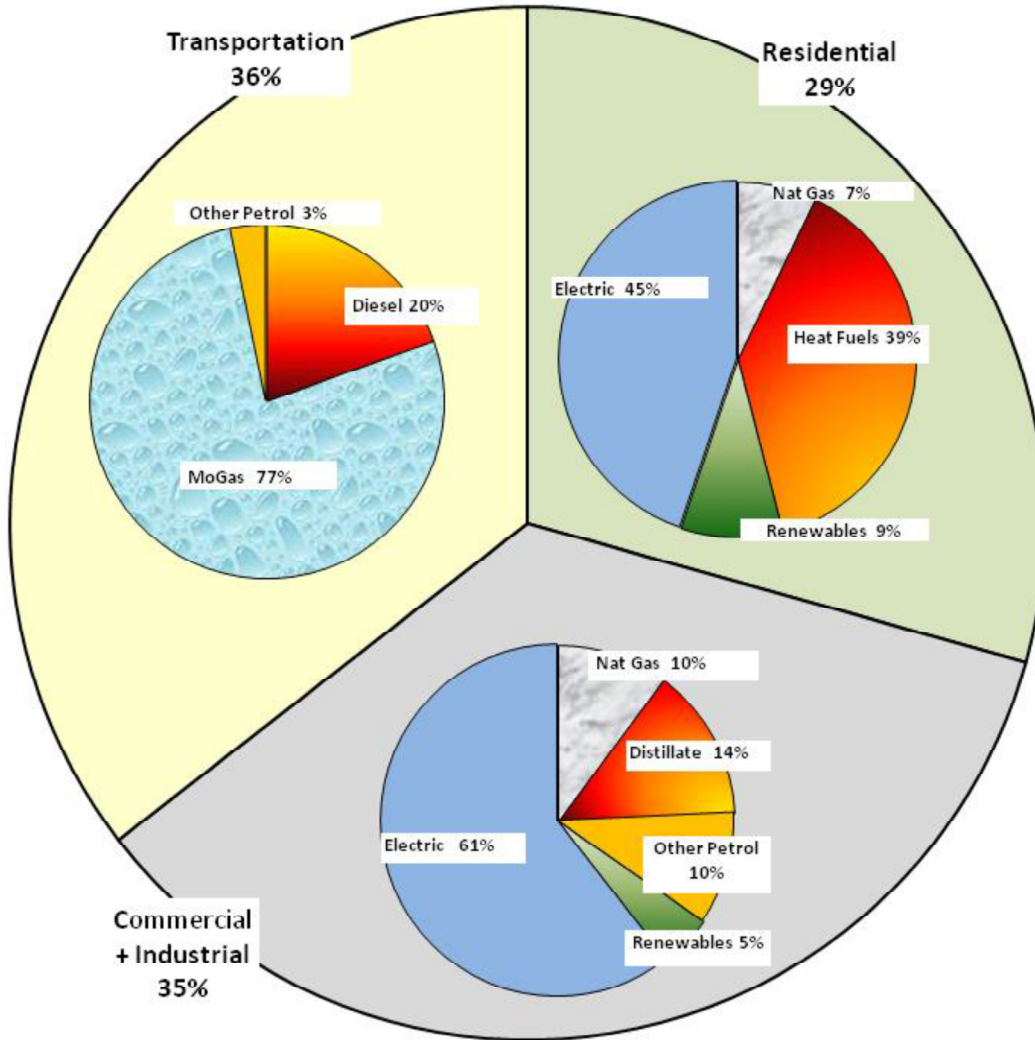

Vermont Total Energy End Use, By Source, 2010

Source: EIA

Vermont Primary Energy Consumption, By Source, 2010

Source: EIA, PSD, Vermont utilities