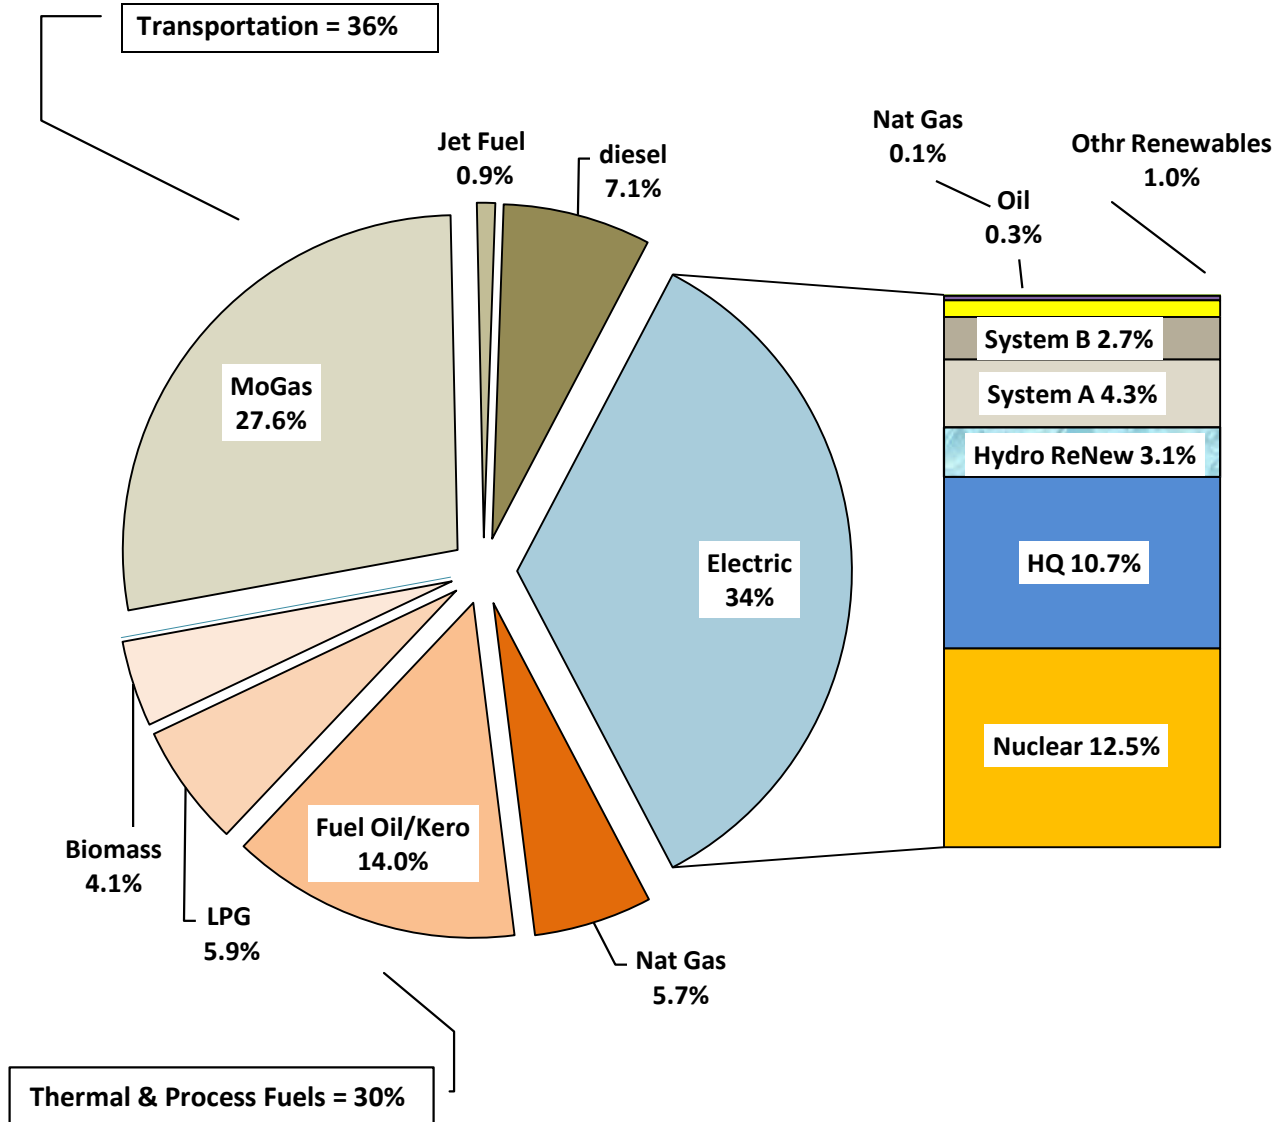

Vermont Total Energy End Use, By Source, 2010

Source: EIA

Vermont Primary Energy Consumption, By Source, 2010

Source: EIA, PSD, Vermont utilities